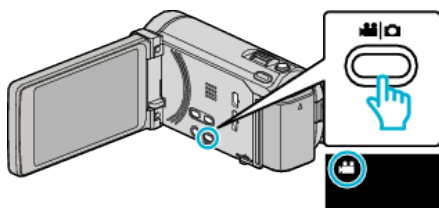

FOCUS ASSIST COLOR

Sets the color of the outline of a focused object when Focus Assist is used.

Setting	Details
RED	Outlines the focused object in red.
GREEN	Outlines the focused object in green.
BLUE	Outlines the focused object in blue.

Displaying the Item

1. 1 Select video mode.