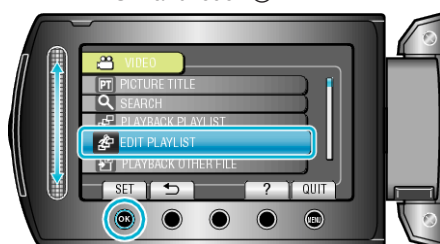

Deleting Playlists

Delete the playlists that you have created.

- 1 Select the playback mode.

- 2 Select video mode.

- 3 Touch **MENU** to display the menu.

- 4 Select "EDIT PLAYLIST" and touch **OK**.

- 5 Select "DELETE" and touch **OK**.