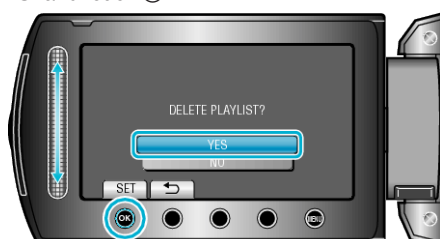

- After deleting, touch **OK**.
- To exit the screen, touch **MENU**.