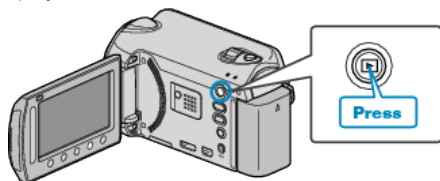

Deleting Playlists

Delete the playlists that you have created.

- 1 Select the playback mode.

- 2 Select video mode.

- 3 Touch **MENU** to display the menu.

- 4 Select "EDIT PLAYLIST" and touch **OK**.

- 5 Select "DELETE" and touch **OK**.