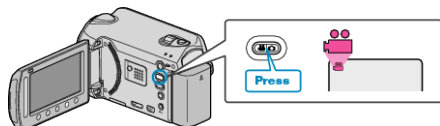

Deleting Playlists

Delete the playlists that you have created.

- 1 Select the playback mode.

- 2 Select video mode.

- 3 Touch **MENU** to display the menu.

- 4 Select "EDIT PLAYLIST" and touch **OK**.

- 5 Select "DELETE" and touch **OK**.