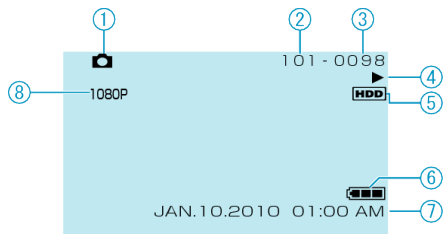

Still Image Playback

- 1 Still Image Mode
- 2 Folder Number
- 3 File Number
- 4 Operation Indicator
- 5 Media
- 6 Battery Indicator
- 7 Date/Time
- 8 Output with 1080p