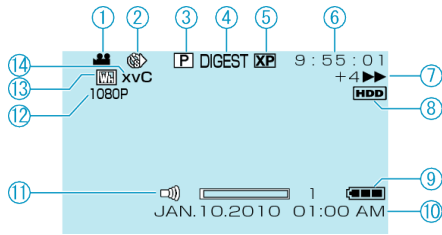

## Video Playback

- 1** Video Mode
- 2** Time-Lapse Recording
- 3** Playlist Playback
- 4** Digest Playback
- 5** Video Quality
- 6** Scene Counter
- 7** Operation Indicator
  - The number on the left shows the speed of forward/reverse search.
- 8** Media
- 9** Battery Indicator
- 10** Date/Time
- 11** Speaker Volume Adjustment
- 12** Output with 1080p
- 13** Wipe/Fader
- 14** x.v.Color