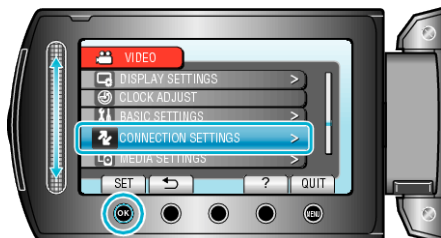

**DISPLAY ON TV**

Displays icons and date/time on a TV screen.

Setting	Details
OFF	Does not display icons and date/time on TV.
ON	Displays icons and date/time on TV.

**Displaying the Item**

1 Touch  to display the menu.

2 Select "CONNECTION SETTINGS" and touch .

3 Select "DISPLAY ON TV" and touch .