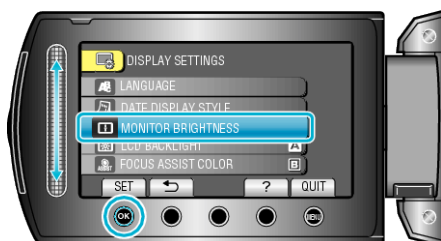

MONITOR BRIGHTNESS

Sets the brightness of the LCD monitor.

- 1 Touch  to display the menu.

- 2 Select "DISPLAY SETTINGS" and touch .

- 3 Select "MONITOR BRIGHTNESS" and touch .

- 4 Adjust the brightness of the monitor.

- Slide upward to increase the brightness.
- Slide downward to decrease the brightness.
- After setting, touch .