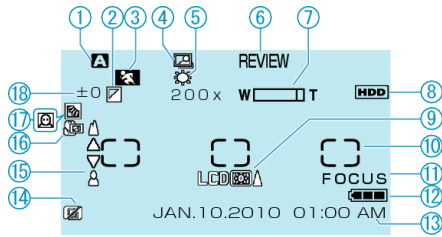

Common Recording Indications

- 1** Recording Mode
- 2** Effect
- 3** Scene Select
- 4** Auto REC
- 5** White Balance
- 6** Quick Review
- 7** Zoom
- 8** Media
- 9** Monitor Backlight
- 10** Metering Area "SPOT"
- 11** Focus Assist
- 12** Battery Indicator
- 13** Date/Time
- 14** Drop Detection
- 15** Focus
- 16** Tele Macro
- 17** Backlight Compensation
 - : Face Priority AE/AF
- 18** Brightness