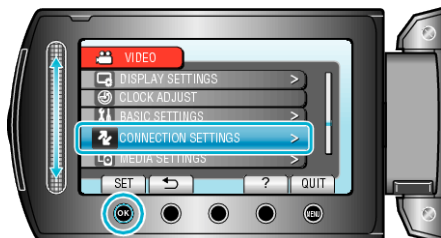

## VIDEO OUTPUT

Sets the aspect ratio (16:9 or 4:3) according to the connecting TV.

Setting	Details
16:9	Select this when connecting to a widescreen TV (16:9).
4:3	Select this when connecting to a conventional TV (4:3).

## Displaying the Item

- 1 Touch  to display the menu.

- 2 Select "CONNECTION SETTINGS" and touch .

- 3 Select "VIDEO OUTPUT" and touch .