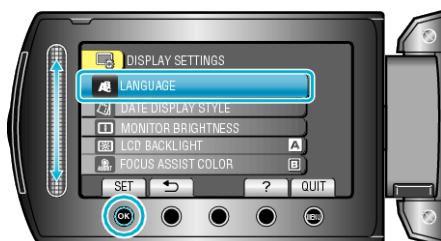

LANGUAGE

The language on the display can be changed.

- 1 Touch  to display the menu.

- 2 Select "DISPLAY SETTINGS" and touch .

- 3 Select "LANGUAGE" and touch .

- 4 Select the desired language and touch .