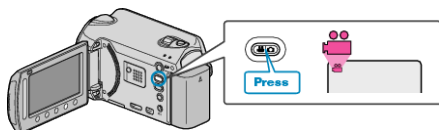

**ZOOM**

Sets the maximum zoom ratio.

Setting	Details
40x/OPTICAL	Enables zooming up to 40x.
80x/DIGITAL	Enables zooming up to 80x.
200x/DIGITAL	Enables zooming up to 200x.

**Memo :**

- When digital zoom is used, the image becomes grainy as it is digitally enlarged.

**Displaying the Item**

- 1 Select video mode.

- 2 Touch to display the menu.

- 3 Select "ZOOM" and touch .