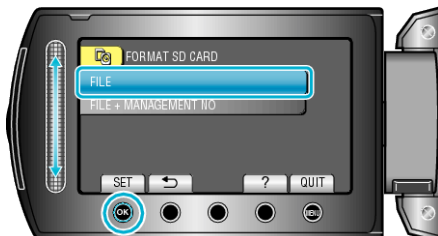

- After formatting, touch .

Displaying the Item

- 1 Touch  to display the menu.

- 2 Select "MEDIA SETTINGS" and touch .

- 3 Select "FORMAT SD CARD" and touch .

- 4 Select the setting and touch .

- 5 Select "YES" and touch .