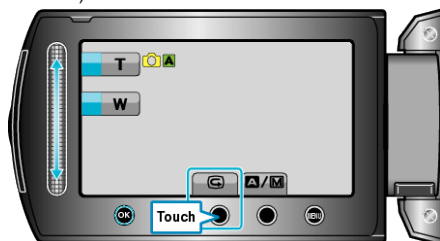

Checking the Captured Image Immediately

You can check the most recently captured images while in the recording mode. (Quick Review)

Memo :

- You can also delete  the image after checking.
 - Quick Review can no longer recall the most recently captured image once the power is turned off.
Use the playback mode to check the image in this case.
-