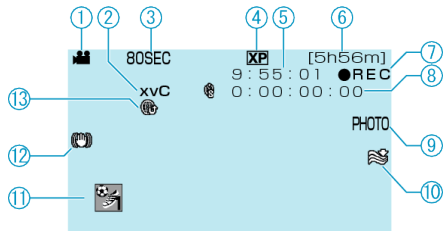

Video Recording

- 1** Video Mode
- 2** x.v.Color
- 3** Time-Lapse Recording
- 4** Video Quality
- 5** Scene Counter
- 6** Remaining Recording Time
- 7** Recording in Progress
- 8** Time-Lapse Recording Counter
- 9** Still Image Recording
- 10** Wind Cut
- 11** Event Recording
- 12** Digital Image Stabilizer
- 13** UPLOAD Recording