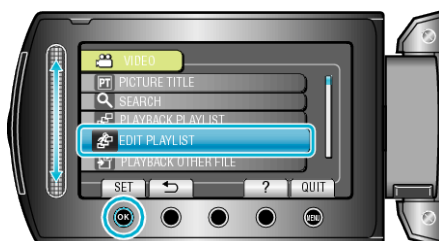

- To exit the screen, touch .

Deleting Playlists

Delete the playlists that you have created.

- 1 Select the playback mode.

- 2 Select video mode.

- 3 Touch  to display the menu.

- 4 Select "EDIT PLAYLIST" and touch .

- 5 Select "DELETE" and touch .

- 6 Select the playlist you want to delete and touch .

- All created playlists will be deleted when "DELETE ALL" is selected.

- 7 Select "YES" and touch .

- After deleting, touch .