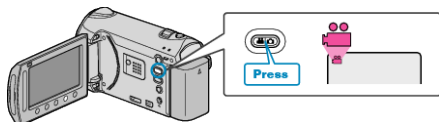

- To exit the screen, touch .

Deleting Playlists

Delete the playlists that you have created.

- 1 Select the playback mode.

- 2 Select video mode.

- 3 Touch  to display the menu.

- 4 Select "EDIT PLAYLIST" and touch .

- 5 Select "DELETE" and touch .

- 6 Select the playlist you want to delete and touch .

- All created playlists will be deleted when "DELETE ALL" is selected.

- 7 Select "YES" and touch .

- After deleting, touch .