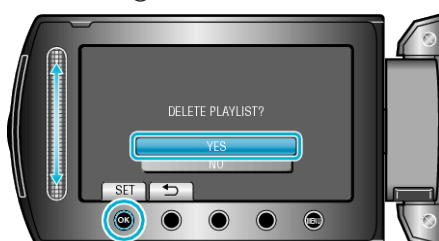

- 5 Select "DELETE" and touch .

- 6 Select the playlist you want to delete and touch .

- All created playlists will be deleted when "DELETE ALL" is selected.

- 7 Select "YES" and touch .

- After deleting, touch .