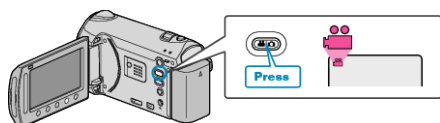

ZOOM

Sets the maximum zoom ratio.

Setting	Details
20x/OPTICAL (GZ-HM300)	Enables zooming up to 20x.
30x/OPTICAL (GZ-HM350/GZ-HM330)	Enables zooming up to 30x.
60x/DIGITAL (GZ-HM350/GZ-HM330)	Enables zooming up to 60x.
80x/DIGITAL (GZ-HM300)	Enables zooming up to 80x.
200x/DIGITAL	Enables zooming up to 200x.

Memo:

- When digital zoom is used, the image becomes grainy as it is digitally enlarged.

Displaying the Item

- 1 Select video mode.

- 2 Touch to display the menu.

- 3 Select "ZOOM" and touch .