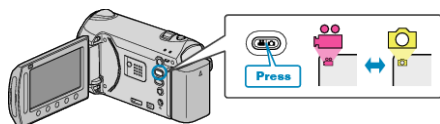

### Copying All Files

Copies all videos and still images to another media.

1 Select the playback mode.

2 Select video or still image mode.

3 Touch **OK** to display the menu.

4 Select "EDIT" and touch **OK**.

5 Select "COPY" and touch **OK**.

6 Select the direction of copying and touch **OK**.

(GZ-HM350/GZ-HM330)

(GZ-HM300)

• The direction of copying varies with the model.

7 Select "COPY ALL" and touch **OK**.

8 Select "YES" and touch **OK**.