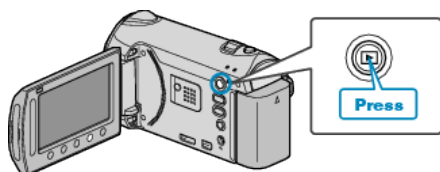

### Copying All Files

Copies all videos and still images to another media.

1 Select the playback mode.

2 Select video or still image mode.

3 Touch **OK** to display the menu.

4 Select "EDIT" and touch **OK**.

5 Select "COPY" and touch **OK**.

6 Select the direction of copying and touch **OK**.

(GZ-HM350/GZ-HM330)

(GZ-HM300)

• The direction of copying varies with the model.

7 Select "COPY ALL" and touch **OK**.

8 Select "YES" and touch **OK**.