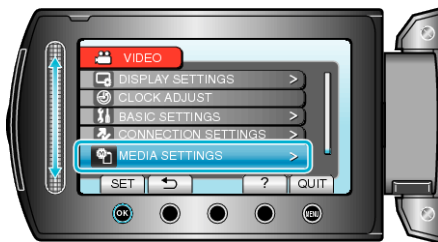

CAUTION:

- Not available for selection when no SD card is inserted.
- All data on the card will be deleted when it is formatted. Copy all files on the card to a PC before formatting.
- Make sure that the battery pack is fully charged or connect the AC adapter as the formatting process may take some time.

Displaying the Item

1 Touch  to display the menu.

2 Select "MEDIA SETTINGS" and touch .

3 Select "FORMAT SD CARD" and touch .