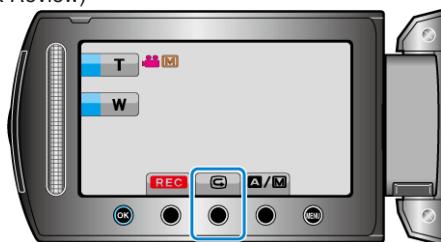

Checking the Captured Image Immediately

You can check the most recently captured images while in the recording mode. (Quick Review)

Memo:

- You can also delete the image after checking.
- Quick Review can no longer recall the most recently captured image once the power is turned off.
Use the playback mode to check the image in this case.