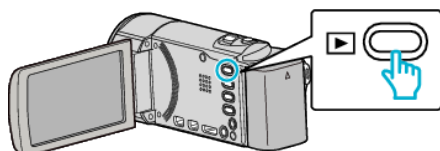

1 Select the playback mode.

2 Press MENU.