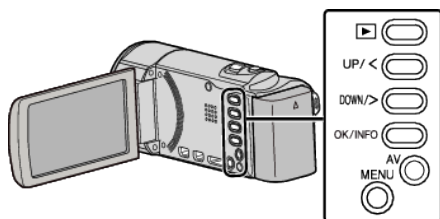

Moving All Files (GZ-HM50)

Moves all videos to an SD card.
Files that are moved will be deleted from the original media.
Files with a protect mark will not be deleted from the original media.

Memo :

To select/move cursor towards up/left or down/right, press the button UP/< or DOWN/>.