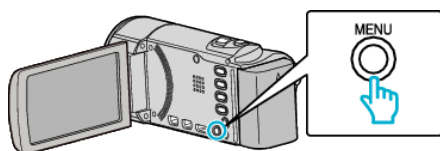

3 Select "MOVE" and press OK.