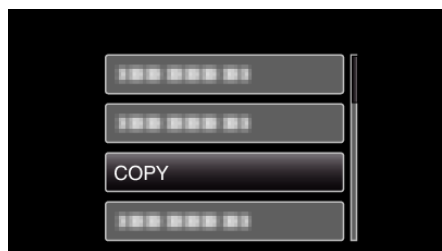

### Copying All Files (GZ-HM50)

Copies all videos to an SD card.

**Memo :**

To select/move cursor towards up/left or down/right, press the button UP/< or DOWN/>.

1 Select the playback mode.

2 Press MENU.

3 Select "COPY" and press OK.