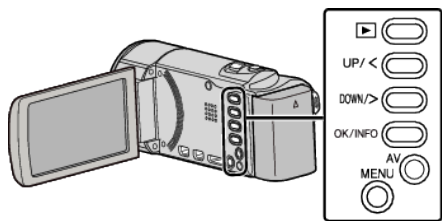

### Copying All Files (GZ-HM50)

Copies all videos to an SD card.

**Memo :**

To select/move cursor towards up/left or down/right, press the button UP/< or DOWN/>.

1 Select the playback mode.

2 Press MENU.

3 Select "COPY" and press OK.