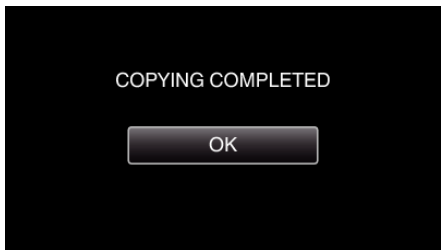

### Copying All Files (GZ-HM50)

Copies all videos to an SD card.

**Memo :**

To select/move cursor towards up/left or down/right, press the button UP/< or DOWN/>.

1 Select the playback mode.

2 Press MENU.

3 Select "COPY" and press OK.