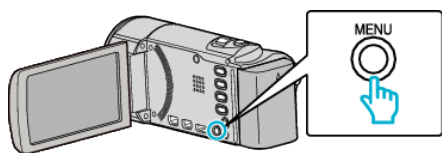

### Copying All Files (GZ-HM50)

Copies all videos to an SD card.

**Memo :**

To select/move cursor towards up/left or down/right, press the button UP/< or DOWN/>.

1 Select the playback mode.

2 Press MENU.

3 Select "COPY" and press OK.