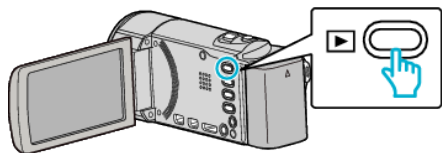

### Copying All Files (GZ-HM50)

Copies all videos to an SD card.

**Memo :**

To select/move cursor towards up/left or down/right, press the button UP/< or DOWN/>.

1 Select the playback mode.

2 Press MENU.

3 Select "COPY" and press OK.