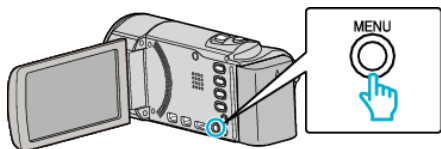

ON-SCREEN DISPLAY

Sets whether to show on-screen displays such as icons during playback.

Setting	Details
OFF	No display at all.
ON	Displays everything.

Displaying the Item

Memo :

To select/move cursor towards up/left or down/right, press the button UP/< or DOWN/>.

1 Press MENU.

2 Select "ON-SCREEN DISPLAY" and press OK.