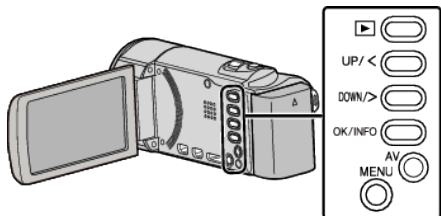

ON-SCREEN DISPLAY

Sets whether to show on-screen displays such as icons during playback.

Setting	Details
OFF	No display at all.
ON	Displays everything.

Displaying the Item

Memo :

To select/move cursor towards up/left or down/right, press the button UP/< or DOWN/>.

1 Press MENU.

2 Select "ON-SCREEN DISPLAY" and press OK.