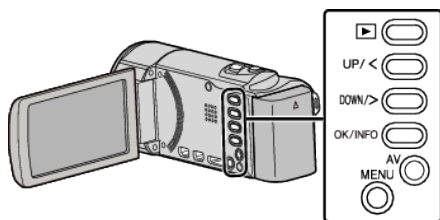

VIDEO OUTPUT

Sets the aspect ratio (16:9 or 4:3) according to the connecting TV.

| Setting | Details |
|---------|---|
| 4:3 | Select this when connecting to a conventional TV (4:3). |
| 16:9 | Select this when connecting to a widescreen TV (16:9). |

Displaying the Item

Memo : _____

To select/move cursor towards up/left or down/right, press the button UP/< or DOWN/>.

1 Press MENU.

2 Select "CONNECTION SETTINGS" and press OK.

3 Select "VIDEO OUTPUT" and press OK.