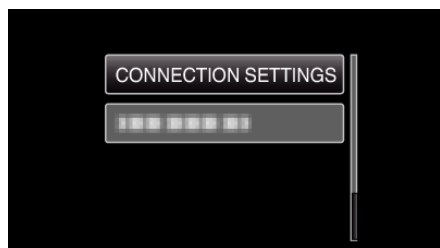

Displaying the Item

Memo : _____

To select/move cursor towards up/left or down/right, press the button UP/< or DOWN/>.

1 Press MENU.

2 Select "CONNECTION SETTINGS" and press OK.

3 Select "VIDEO OUTPUT" and press OK.