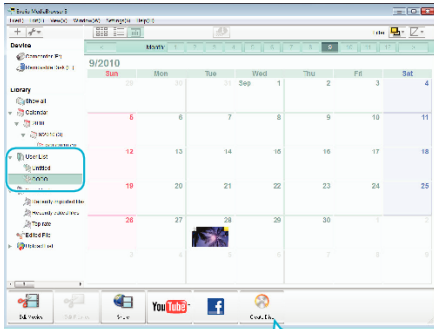

Recording Videos to Discs

Copy the files that are arranged using the user list to DVDs.

GZ-HM430

You can create only AVCHD discs using the provided application software.

To create DVD-Video discs, refer to “Dubbing Files by Connecting to a DVD Recorder or VCR” (p. 0).

- 1 Insert a new disc into the PC's recordable DVD or Blu-ray drive.
- 2 Select the desired user list.

Click

- 3 Select the files to copy to disc in order.

Click

- Click “Settings” to select the disc type. Image quality is set to standard when DVD-Video is selected.
- Click “Select all” to select all the displayed files.
- After selecting, click “Next”.