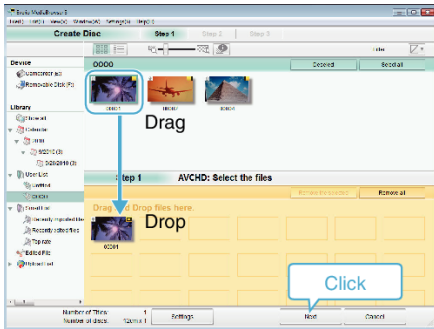

Recording Videos to Discs

Copy the files that are arranged using the user list to DVDs.

GZ-HM430

You can create only AVCHD discs using the provided application software.

To create DVD-Video discs, refer to “Dubbing Files by Connecting to a DVD Recorder or VCR” (p. 0).

Using the optional application software, you can create DVD-Video and BD discs on a computer.

Download the optional software here

http://www.pixela.co.jp/oem/jvc/mediabrowser/e/purchase_dl/mediabrowser_hd_2/

- 1 Insert a new disc into the PC's recordable DVD or Blu-ray drive.
- 2 Select the desired user list.

Click

- 3 Select the files to copy to disc in order.

Click

- Click “Settings” to select the disc type. Image quality is set to standard when DVD-Video is selected.
- Click “Select all” to select all the displayed files.
- After selecting, click “Next”.

- 4 Set the title of the top menu of the disc.

Click

- Click “Settings” to select the menu background.
- After setting, click “Start”.

- 5 After copying is complete, click “OK”.

Memo :

The following types of discs can be used on the provided software Everio MediaBrowser 3.