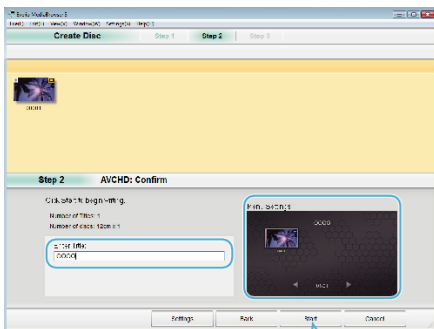

- 1 Insert a new disc into the PC's recordable DVD or Blu-ray drive.
- 2 Select the desired user list.

Click

- 3 Select the files to copy to disc in order.

Click

- Click “Settings” to select the disc type. Image quality is set to standard when DVD-Video is selected.
- Click “Select all” to select all the displayed files.
- After selecting, click “Next”.

- 4 Set the title of the top menu of the disc.

Click

- Click “Settings” to select the menu background.
- After setting, click “Start”.

- 5 After copying is complete, click “OK”.

Memo :

The following types of discs can be used on the provided software Everio MediaBrowser 3.