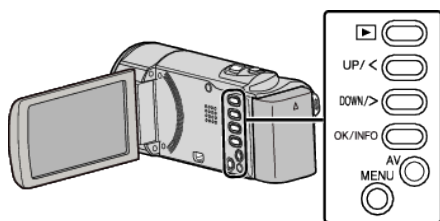

CLOCK ADJUST

Resets the current time or sets to the local time when using this unit overseas.

| Setting | Details |
|---------------|---|
| CLOCK SETTING | Resets the current time or changes the settings. |
| AREA SETTING | Sets to the local time when using this unit overseas simply by selecting the destination. |
| DST SETTING | Sets whether daylight saving time is observed at the travel destination. |

Memo :

- Daylight saving time is the system of setting the clock 1 hour ahead for a fixed period in summer. It is used mainly in the Western countries.

Displaying the Item

Memo :

To select/move cursor towards up/left or down/right, press the button UP/< or DOWN/>.