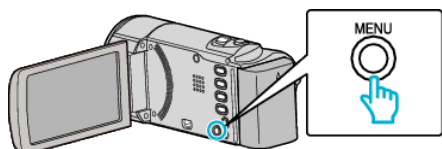

### Displaying the Item

**Memo :**

To select/move cursor towards up/left or down/right, press the button UP/< or DOWN/>.

1 Press MENU.

2 Select "BASIC SETTINGS" and press OK.

3 Select "AUTO POWER OFF" and press OK.