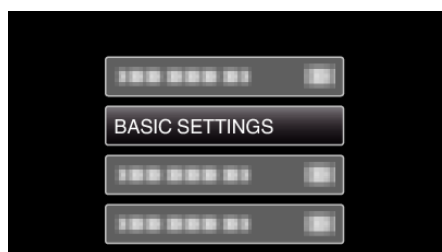

### Displaying the Item

**Memo :**

To select/move cursor towards up/left or down/right, press the button UP/< or DOWN/>.

1 Press MENU.

2 Select "BASIC SETTINGS" and press OK.

3 Select "AUTO POWER OFF" and press OK.