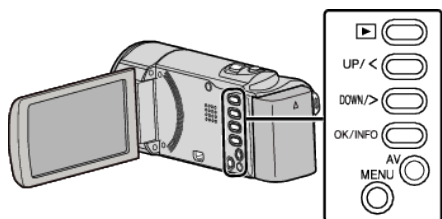

AUTO POWER OFF

Prevents the situation of forgetting to turn off the power when this is set.

Setting	Details
OFF	Power is not turned off even if this unit is not operated for 5 minutes.
ON	Turns off the power automatically if this unit is not operated for 5 minutes.

Memo :

- When using battery, power is turned off automatically if this unit is not operated for 5 minutes.
- When using the AC adapter, this unit goes into standby mode.

Displaying the Item

Memo :

To select/move cursor towards up/left or down/right, press the button UP/< or DOWN/>.