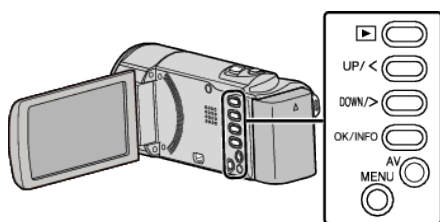

### Memo :

To select/move cursor towards up/left or down/right, press the button UP/< or DOWN/>.

- 1 Select the playback mode.

- 2 Press MENU.

- 3 Select "PROTECT/CANCEL" and press OK.

- 4 Select "PROTECT ALL" and press OK.