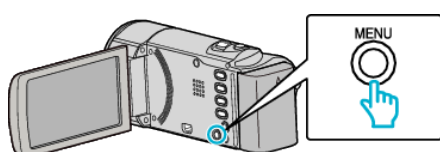

### Memo :

To select/move cursor towards up/left or down/right, press the button UP/< or DOWN/>.

- 1 Select the playback mode.

- 2 Press MENU.

- 3 Select "PROTECT/CANCEL" and press OK.

- 4 Select "PROTECT ALL" and press OK.