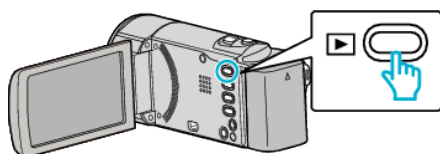

## Protecting All Files

Protects all files.

### Memo :

To select/move cursor towards up/left or down/right, press the button UP/< or DOWN/>.

- 1 Select the playback mode.

- 2 Press MENU.

- 3 Select "PROTECT/CANCEL" and press OK.

- 4 Select "PROTECT ALL" and press OK.