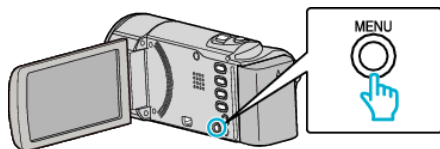

**DISPLAY ON TV**

Displays icons and date/time on a TV screen.

Setting	Details
OFF	Does not display icons and date/time on TV.
ON	Displays icons and date/time on TV.

**Displaying the Item**

**Memo :**

To select/move cursor towards up/left or down/right, press the button UP/< or DOWN/>.

1 Press MENU.

2 Select "CONNECTION SETTINGS" and press OK.

3 Select "DISPLAY ON TV" and press OK.