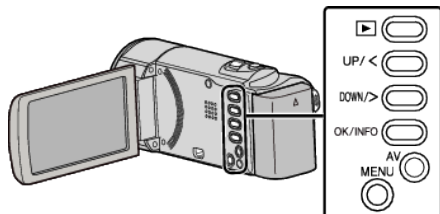

**DISPLAY ON TV**

Displays icons and date/time on a TV screen.

Setting	Details
OFF	Does not display icons and date/time on TV.
ON	Displays icons and date/time on TV.

**Displaying the Item**

**Memo :**

To select/move cursor towards up/left or down/right, press the button UP/< or DOWN/>.

1 Press MENU.

2 Select "CONNECTION SETTINGS" and press OK.

3 Select "DISPLAY ON TV" and press OK.