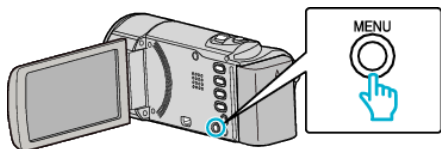

ON-SCREEN DISPLAY

Sets whether to show on-screen displays such as icons during playback.

Setting	Details
OFF	No display at all.
ON	Displays everything.

Displaying the Item

Memo :

To select/move cursor towards up/left or down/right, press the button UP/< or DOWN/>.

1 Press MENU.

2 Select "ON-SCREEN DISPLAY" and press OK.