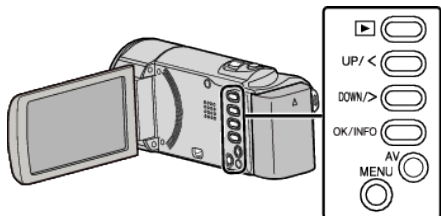

ON-SCREEN DISPLAY

Sets whether to show on-screen displays such as icons during playback.

Setting	Details
OFF	No display at all.
ON	Displays everything.

Displaying the Item

Memo :

To select/move cursor towards up/left or down/right, press the button UP/< or DOWN/>.

1 Press MENU.

2 Select "ON-SCREEN DISPLAY" and press OK.