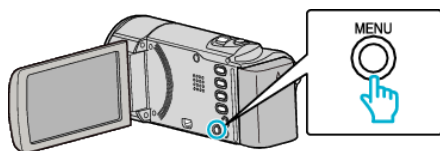

## VIDEO OUTPUT

Sets the aspect ratio (16:9 or 4:3) according to the connecting TV.

Setting	Details
4:3	Select this when connecting to a conventional TV (4:3).
16:9	Select this when connecting to a widescreen TV (16:9).

### Displaying the Item

**Memo :** \_\_\_\_\_

To select/move cursor towards up/left or down/right, press the button UP/< or DOWN/>.

**1** Press MENU.

**2** Select "CONNECTION SETTINGS" and press OK.

**3** Select "VIDEO OUTPUT" and press OK.