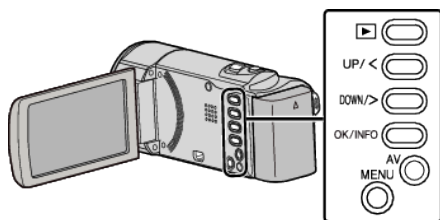

## VIDEO OUTPUT

Sets the aspect ratio (16:9 or 4:3) according to the connecting TV.

Setting	Details
4:3	Select this when connecting to a conventional TV (4:3).
16:9	Select this when connecting to a widescreen TV (16:9).

### Displaying the Item

**Memo :** \_\_\_\_\_

To select/move cursor towards up/left or down/right, press the button UP/< or DOWN/>.

**1** Press MENU.

**2** Select "CONNECTION SETTINGS" and press OK.

**3** Select "VIDEO OUTPUT" and press OK.