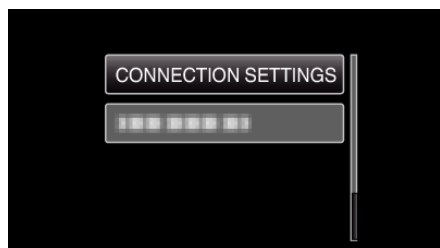

### Displaying the Item

**Memo :** \_\_\_\_\_

To select/move cursor towards up/left or down/right, press the button UP/< or DOWN/>.

**1** Press MENU.

**2** Select "CONNECTION SETTINGS" and press OK.

**3** Select "VIDEO OUTPUT" and press OK.