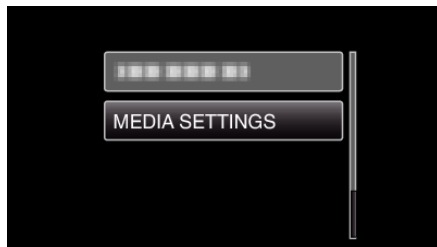

Displaying the Item

Memo :

To select/move cursor towards up/left or down/right, press the button UP/< or DOWN/>.

1 Press MENU.

2 Select "MEDIA SETTINGS" and press OK.

3 Select "FORMAT SD CARD" and press OK.

4 Select the desired setting and press OK.

5 Select "YES" and press OK.