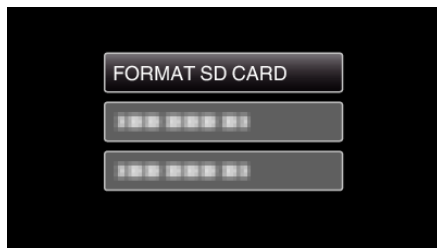

Displaying the Item

Memo :

To select/move cursor towards up/left or down/right, press the button UP/< or DOWN/>.

1 Press MENU.

2 Select "MEDIA SETTINGS" and press OK.

3 Select "FORMAT SD CARD" and press OK.

4 Select the desired setting and press OK.

5 Select "YES" and press OK.