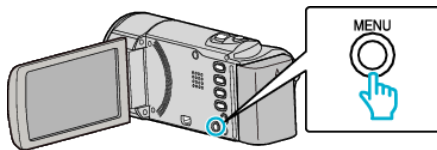

Caution :

- Not available for selection when no SD card is inserted.
- All data on the card will be deleted when it is formatted. Copy all files on the card to a computer before formatting.
- Make sure that the battery pack is fully charged or connect the AC adapter as the formatting process may take some time.

Displaying the Item

Memo :

To select/move cursor towards up/left or down/right, press the button UP/< or DOWN/>.

1 Press MENU.

2 Select "MEDIA SETTINGS" and press OK.

3 Select "FORMAT SD CARD" and press OK.