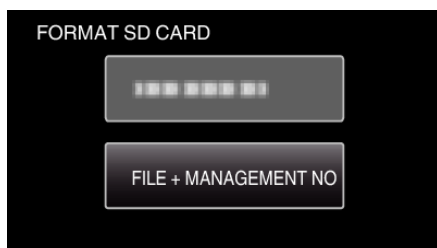

Displaying the Item

Memo :

To select/move cursor towards up/left or down/right, press the button UP/< or DOWN/>.

1 Press MENU.

2 Select "MEDIA SETTINGS" and press OK.

3 Select "FORMAT SD CARD" and press OK.

4 Select the desired setting and press OK.

5 Select "YES" and press OK.