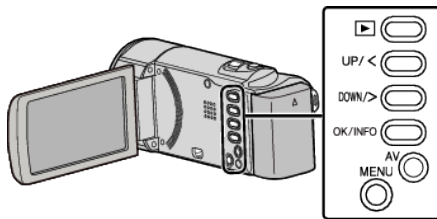

FORMAT SD CARD

Deletes all files on the SD card.

Setting	Details
FILE	Deletes all files on the SD card.
FILE + MANAGEMENT NO	Deletes all files on the SD card and resets the folder and file numbers to "1".

Caution :

- Not available for selection when no SD card is inserted.
- All data on the card will be deleted when it is formatted. Copy all files on the card to a computer before formatting.
- Make sure that the battery pack is fully charged or connect the AC adapter as the formatting process may take some time.

Displaying the Item

Memo :

To select/move cursor towards up/left or down/right, press the button UP/< or DOWN/>.

1 Press MENU.

2 Select "MEDIA SETTINGS" and press OK.

3 Select "FORMAT SD CARD" and press OK.