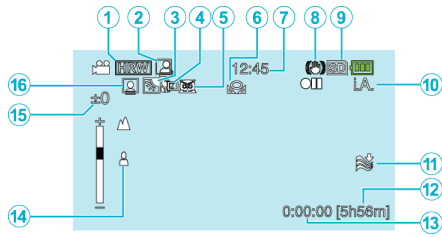

## Video Recording

- 1** Video Quality
- 2** Auto REC
- 3** Backlight Compensation
- 4** Tele Macro
- 5** Scene Select
- 6** White Balance
- 7** Date/Time
- 8** Digital Image Stabilizer
- 9** Media
- 10** Recording Mode
- 11** Wind Cut
- 12** Remaining Recording Time
- 13** Scene Counter
- 14** Focus
- 15** Brightness
- 16** Face Priority AE/AF