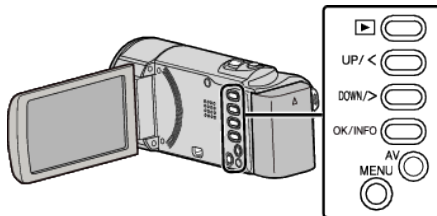

ZOOM

Sets the maximum zoom ratio.

Setting	Details
40x/OPTICAL	Enables zooming up to 40x.
70x/DYNAMIC	Enables zooming up to 70x.
60x/DYNAMIC	Enables zooming up to 60x.
200x/DIGITAL	Enables zooming up to 200x.

Memo :

- “70x/DYNAMIC” is available only when “VIDEO QUALITY” is set to “HRW” or “SRW”.
- “60x/DYNAMIC” is available only when “VIDEO QUALITY” is set to “HR” or “SR”.
- You can expand the zoom area without degrading the image quality by using dynamic zoom.
- When digital zoom is used, the image becomes grainy as it is digitally enlarged.

Displaying the Item

Memo :

To select/move cursor towards up/left or down/right, press the button UP/< or DOWN/>.