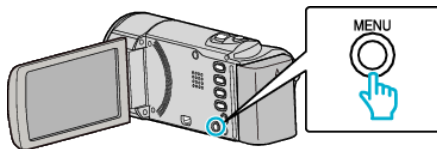

ZOOM

Sets the maximum zoom ratio.

Setting	Details
40x/OPTICAL	Enables zooming up to 40x.
70x/DYNAMIC	Enables zooming up to 70x.
60x/DYNAMIC	Enables zooming up to 60x.
200x/DIGITAL	Enables zooming up to 200x.

Memo :

- “70x/DYNAMIC” is available only when “VIDEO QUALITY” is set to “HRW” or “SRW”.
- “60x/DYNAMIC” is available only when “VIDEO QUALITY” is set to “HR” or “SR”.
- You can expand the zoom area without degrading the image quality by using dynamic zoom.
- When digital zoom is used, the image becomes grainy as it is digitally enlarged.

Displaying the Item

Memo :

To select/move cursor towards up/left or down/right, press the button UP/< or DOWN/>.

- 1 Press MENU.

- 2 Select “ZOOM” and press OK.