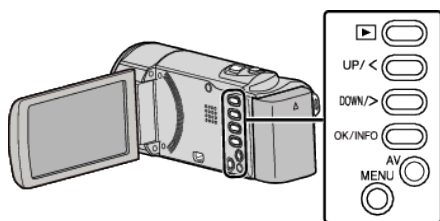

CLOCK ADJUST

Resets the current time or sets to the local time when using this unit overseas.

Setting	Details
CLOCK SETTING	Resets the current time or changes the settings.
AREA SETTING	Sets to the local time when using this unit overseas simply by selecting the destination.
DST SETTING	Sets whether daylight saving time is observed at the travel destination.

Memo :

- Daylight saving time is the system of setting the clock 1 hour ahead for a fixed period in summer. It is used mainly in the Western countries.

Displaying the Item

Memo :

To select/move cursor towards up/left or down/right, press the button UP/< or DOWN/>.