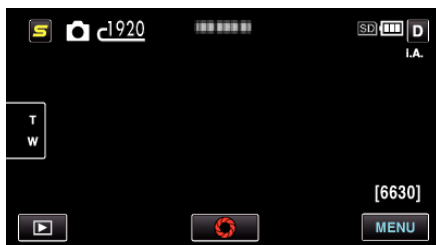

* GZ-HM650/GZ-HM655

Displaying the Item

- 1 Select still image mode.

- 2 Tap  to select the recording mode.

- The mode changes between recording and playback with every tap.

- 3 Tap "MENU".

- 4 Tap "IMAGE SIZE".