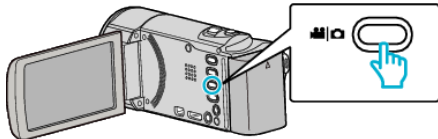

IMAGE SIZE

Sets the image size (number of pixels) for still images.

Setting	Details
2400X1344(3.2M) * 1920X1080(2M)	Takes still images with aspect ratio 16:9. <ul style="list-style-type: none"> The sides of still images recorded in 16:9 aspect ratio may be cut off when printed.
1440X1080(1.5M) 640X480(0.3M)	Takes still images with aspect ratio 4:3.

* GZ-HM650/GZ-HM655

Displaying the Item

- 1 Select still image mode.

- 2 Tap  to select the recording mode.

- The mode changes between recording and playback with every tap.

- 3 Tap "MENU".

- 4 Tap "IMAGE SIZE".